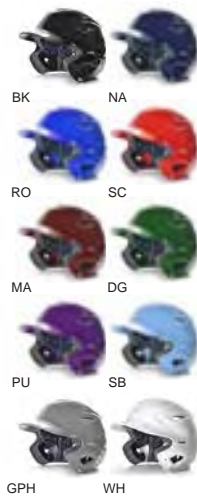

SOLID GLOSS MOLDED OSFA BATTING HELMET

STYLE NO.	SIZE	FIT	HAT SIZE
BH3010	YOUTH	OSFA	6 3/4 & UNDER
BH3000	ADULT	OSFA	6 1/2 - 7 1/2