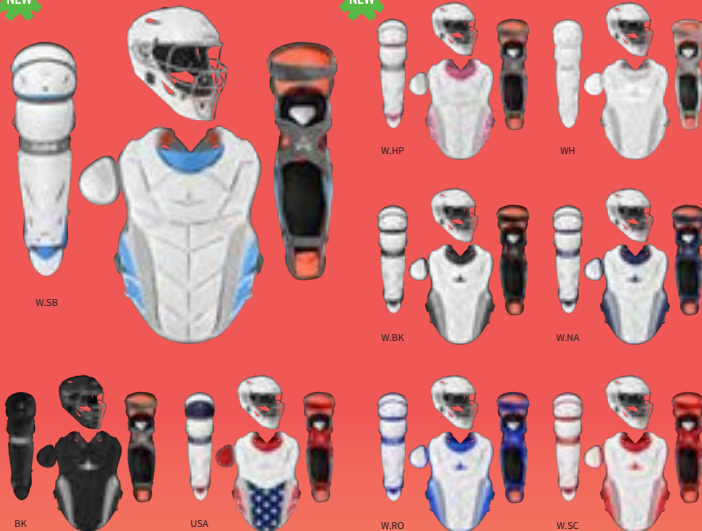

PHX-LT: THE OFFICIAL PAIGE HALSTEAD CATCHING KIT NOW WITH NEW VION™ CAGE DESIGN

KITS	SIZE	HEIGHT	KIT INCLUDES
CKW-PHX-LT-SML	SMALL	4'10" - 5'3"	SML HELMET / SML CHEST PROTECTOR / SML LEG GUARD
CKW-PHX-LT-MED	MEDIUM	5'3" - 5'8"	LGE HELMET / MED CHEST PROTECTOR / MED LEG GUARD
CKW-PHX-LT-LGE	LARGE	5'8"+	LGE HELMET / LGE CHEST PROTECTOR / LGE LEG GUARD

CATCHERS HELMET	SIZE	COLOR
MVP-5-PHX-LT-SML	6¼ - 7	WH, BK
MVP-5-PHX-LT-LGE	7 - 7½	WH, BK

CHEST PROTECTORS	SIZE	COLOR
CPW-PHX-SML	13 INCHES	WH, W.BK, W.NA, W.RO, W.SC, W.SB, W.HP, BK, USA
CPW-PHX-MED	14.5 INCHES	WH, W.BK, W.NA, W.RO, W.SC, W.SB, W.HP, BK, USA
CPW-PHX-LGE	16 INCHES	WH, W.BK, W.NA, W.RO, W.SC, W.SB, W.HP, BK, USA

LEG GUARDS	SIZE	COLOR
LGW-PHX-SML	13.5 INCHES	WH, W.BK, W.NA, W.RO, W.SC, W.SB, W.HP, BK, USA
LGW-PHX-MED	15 INCHES	WH, W.BK, W.NA, W.RO, W.SC, W.SB, W.HP, BK, USA
LGW-PHX-LGE	16 INCHES	WH, W.BK, W.NA, W.RO, W.SC, W.SB, W.HP, BK, USA

(KITS SHIP IN RETAIL BOX)

NEW

NEW

Paige Halstead

- Official catchers gear of Paige Halstead
- The game is fast – see it sooner.

Bigger eye-opening Vion™ cage offers maximum field of vision for faster reads and quicker reactions, without sacrificing protection.

- Deflexion® (LT) technology is made of durable EVA Shock Hammocks placed along the forehead and chin to isolate your dome from direct impacts. The lighter weight EVA construction moves the center of mass resulting in a balanced fit.
- A fastpitch specific I-BAR-BSP® Cage with extended back swing protection to coverage against wild swings

- 3D Airmesh™ removable & washable pads promote a cool, comfortable and soft padded feel
- The CPW-PHX chest protector design features our revolutionary 3DU Bar® technology for the most advanced blocking in the game, the CON4M® Fit System, and an updated Delta Flex® back harness to secure her fit
- The LGW-PHX triple knee leg guards feature our patented LINQ® Hinge, a wide comfortable top-strap, a new Delta Flex® calf harness for a perfect fit, and adjustable gel knee and shin pads for the best in cushion and comfort
- Headgear, chest protector, and leg guards treated with StinkStop® antimicrobial agent to keep you fresh